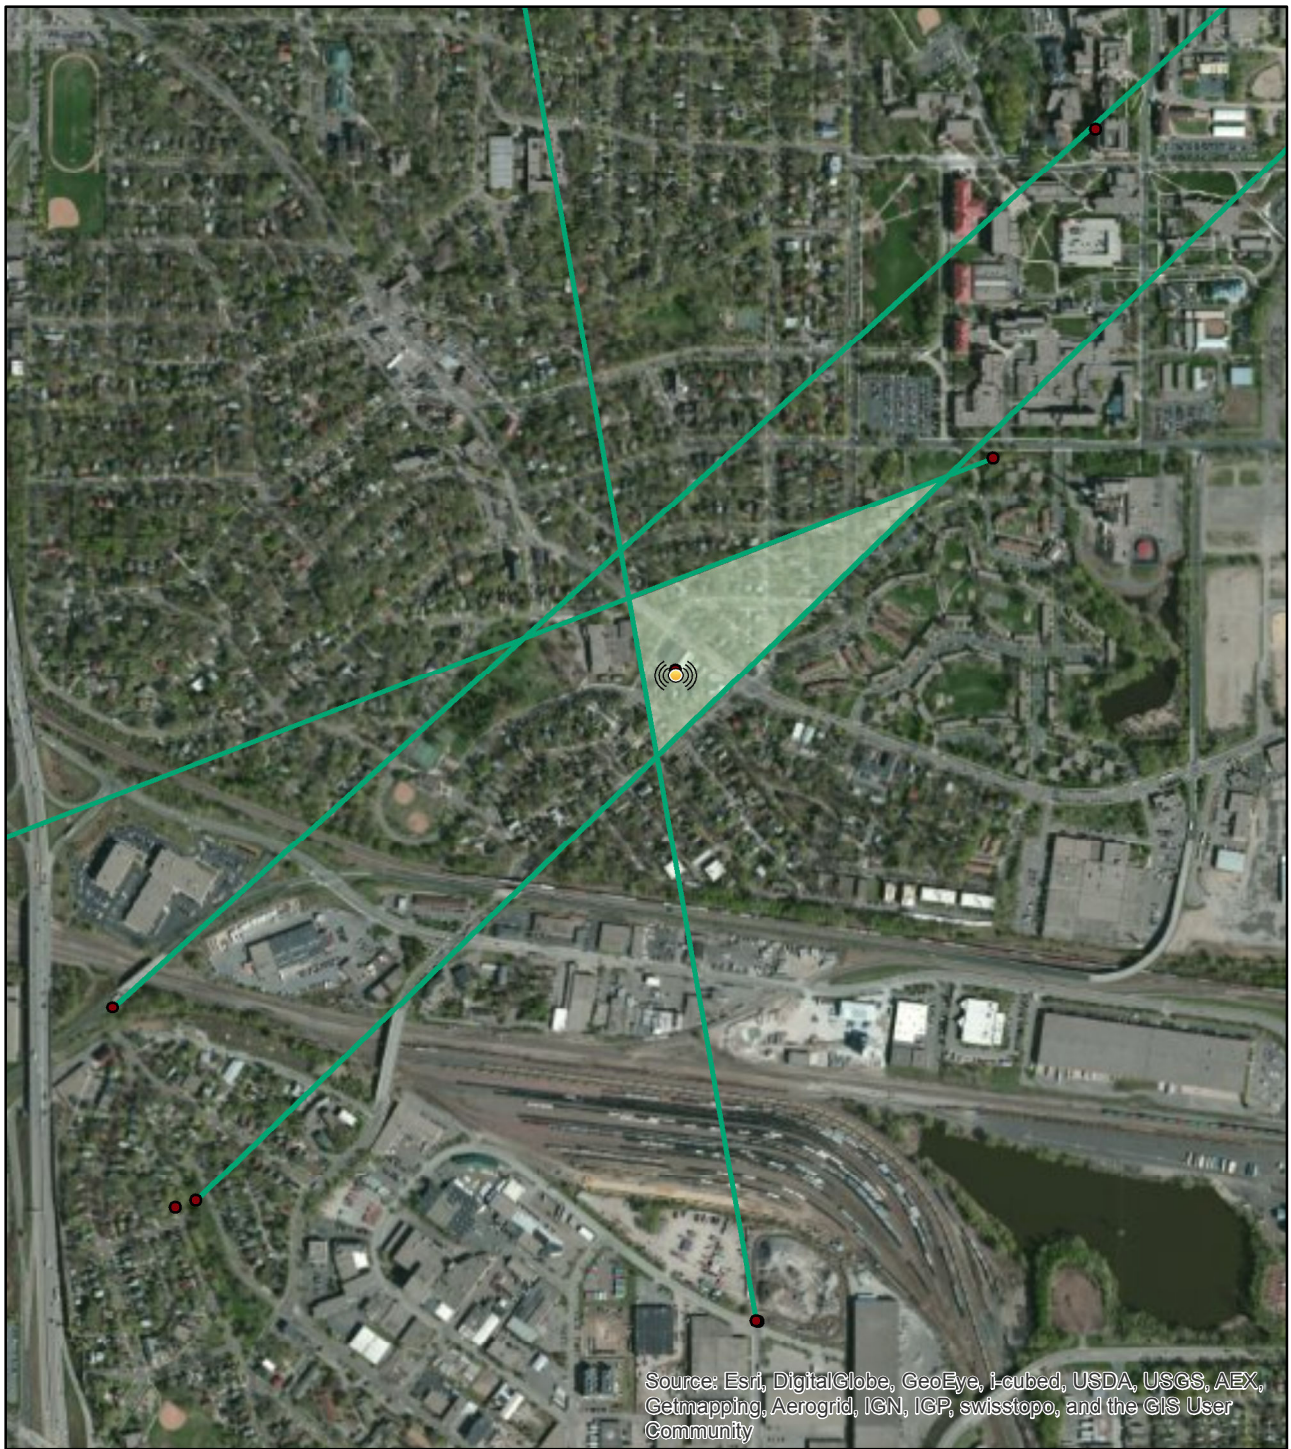

# Apartment triangulation: Como Avenue & Raymond

0 0.125 0.25 0.5 Miles

## Legend

beacon

GPS points

bearing

triangulation area